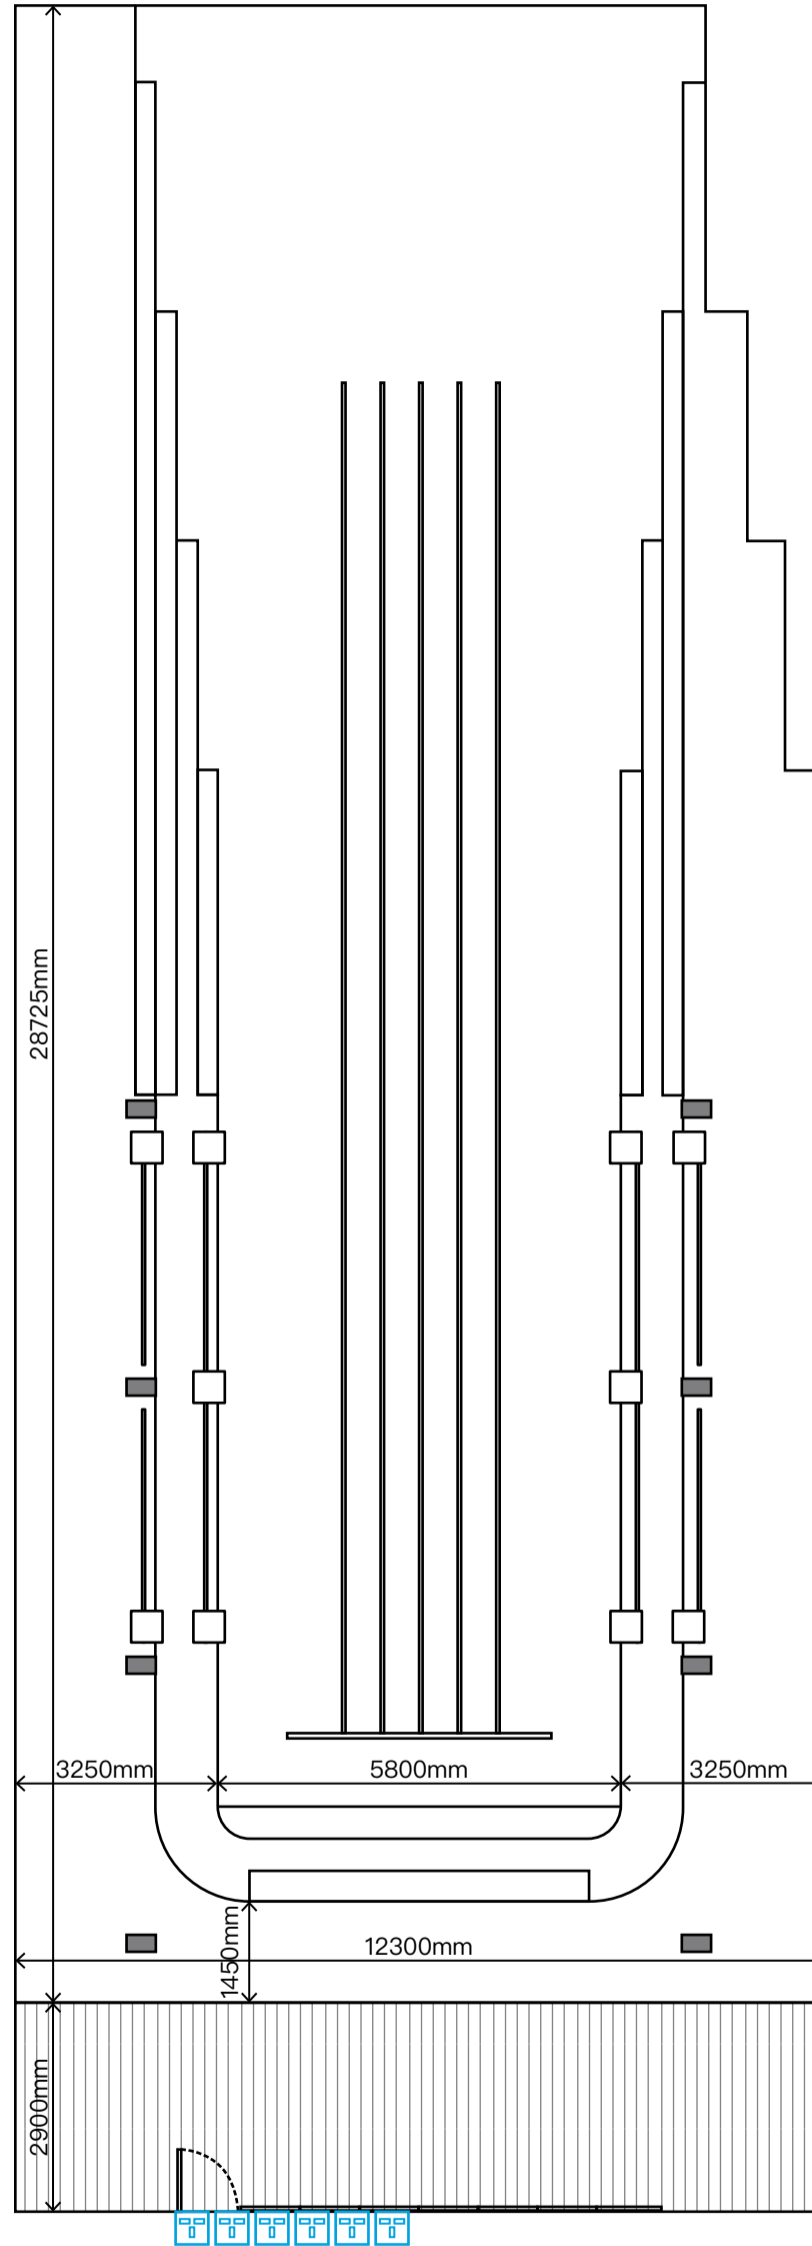

Not to Scale
For Identification Only

Dockyard Theatre Floor Plan

 Power Socket (13A)

QUARRYSIDE
舍區