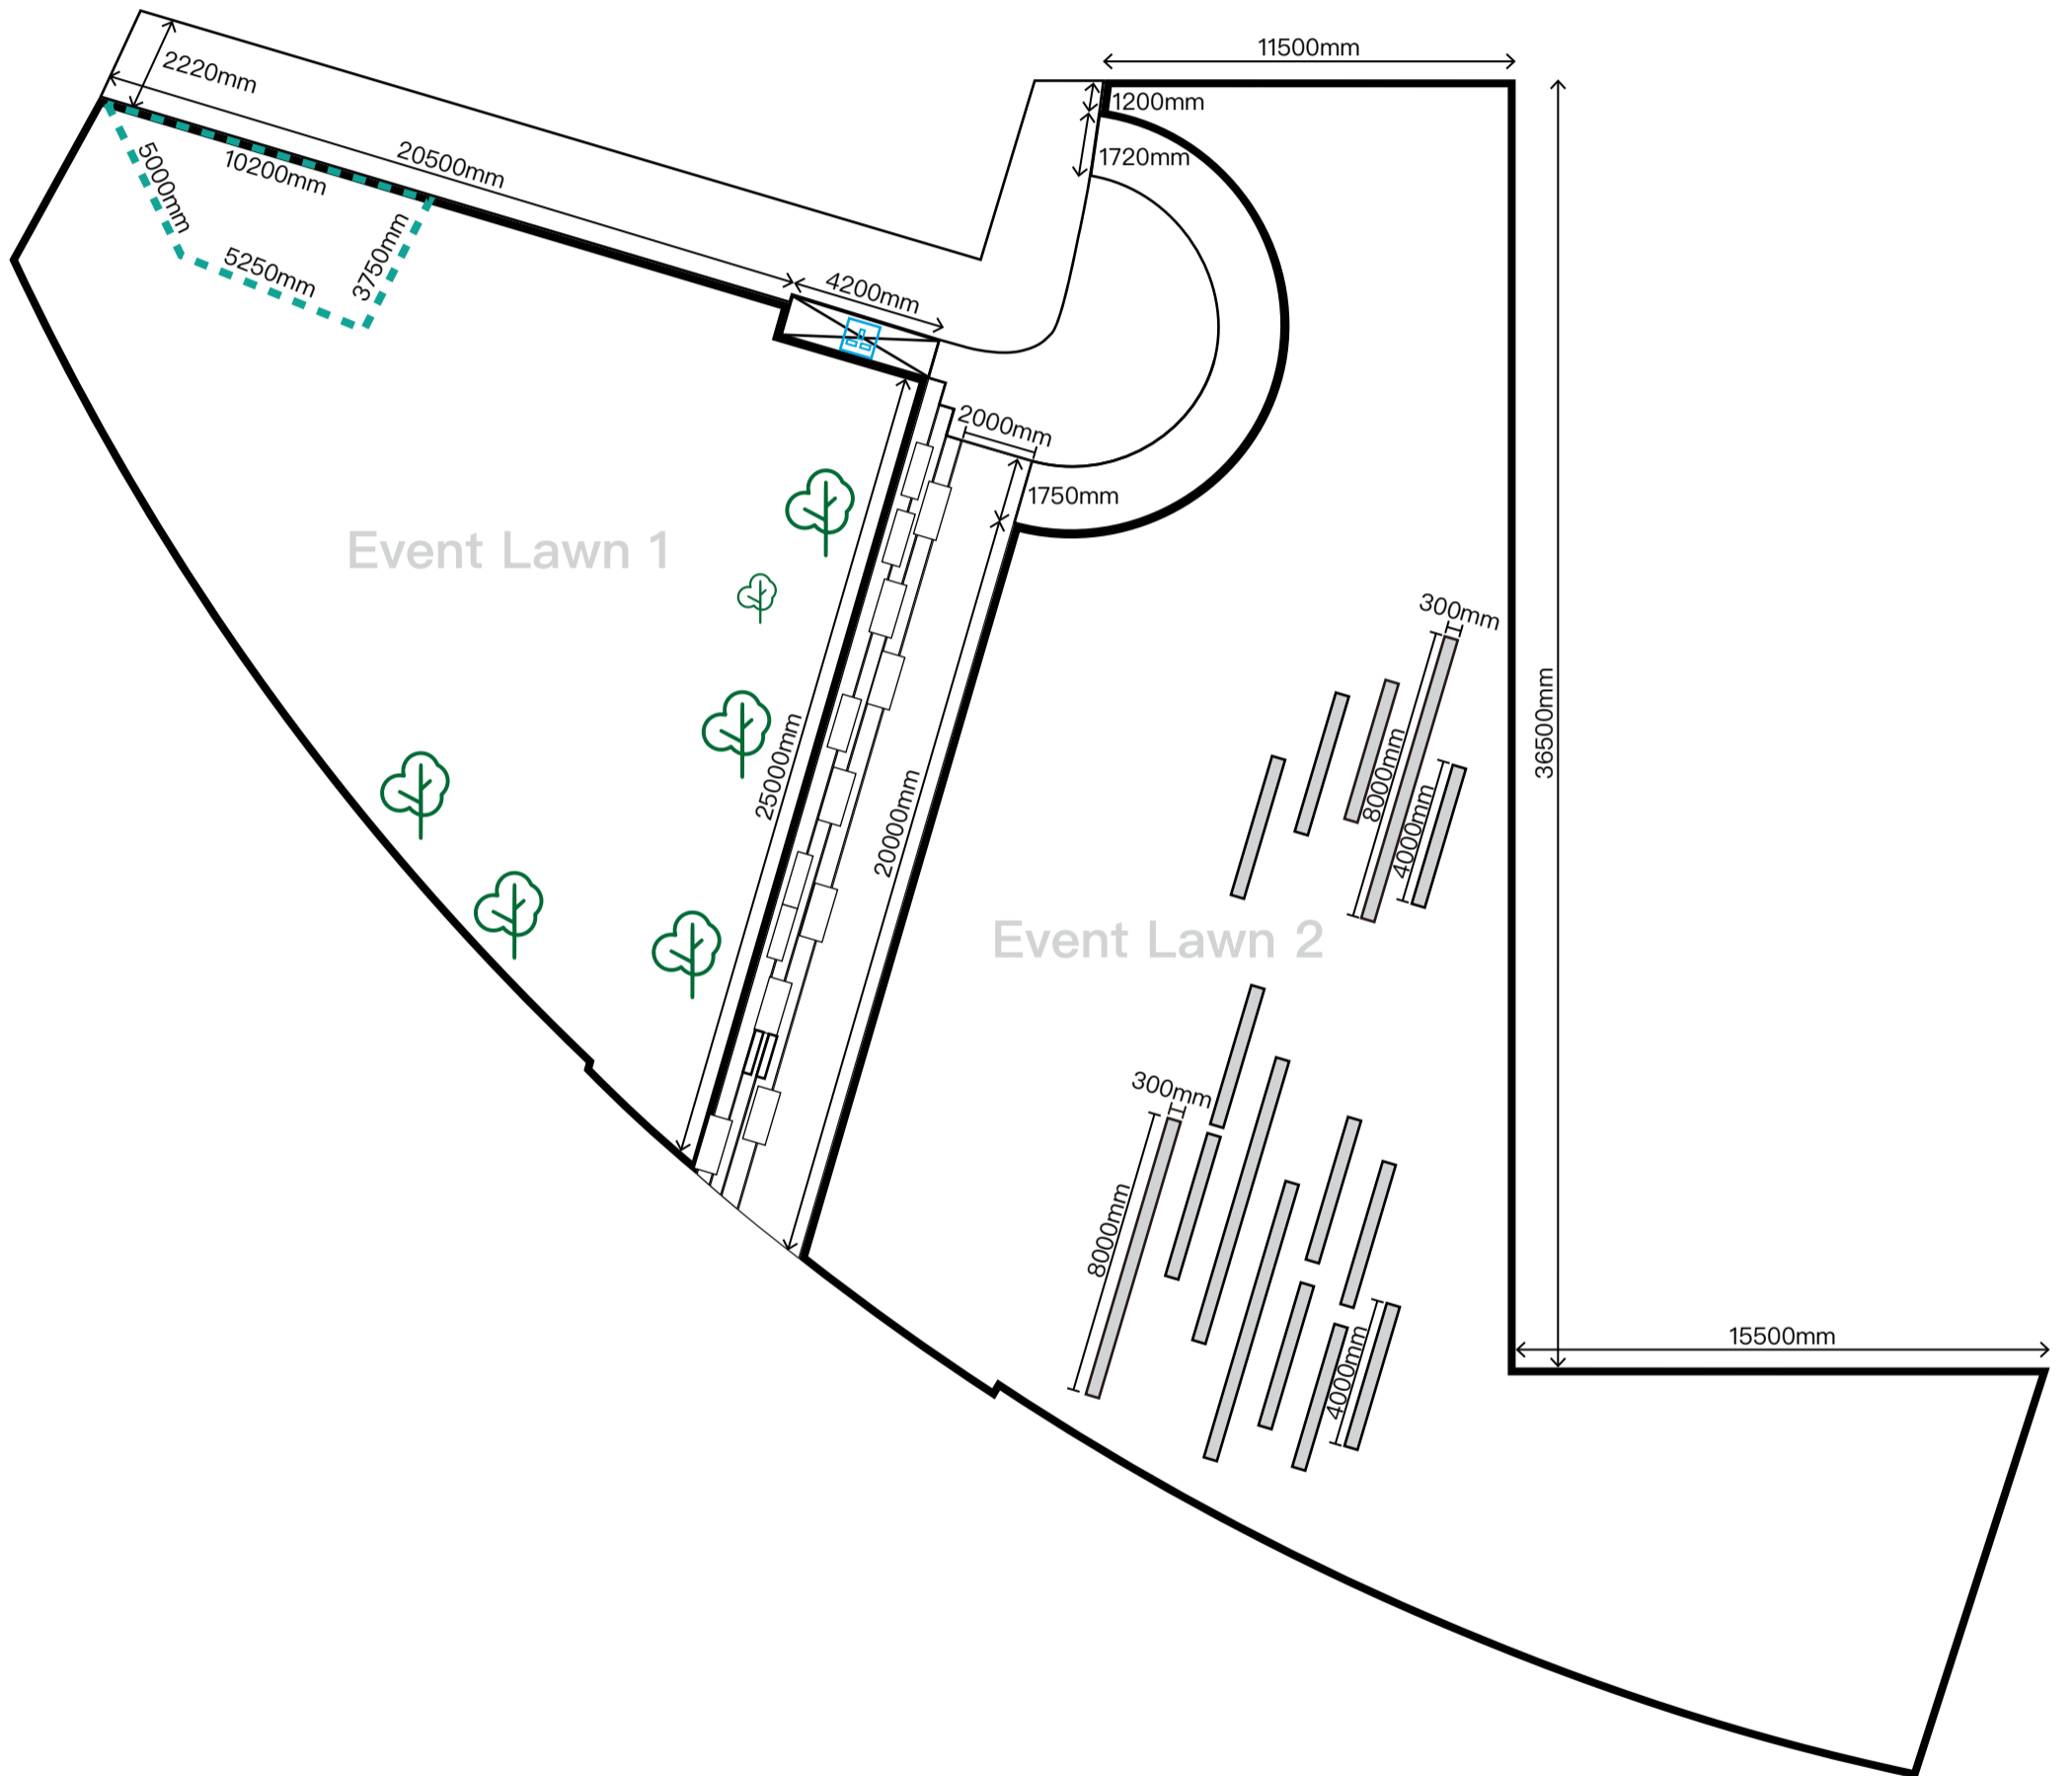

Event Lawn Floor Plan

Not to Scale
For Identification Only

-  Power Socket (13A)
-  Parterre
-  Tree
-  Stone Bench

QUARRYSIDE
舍區