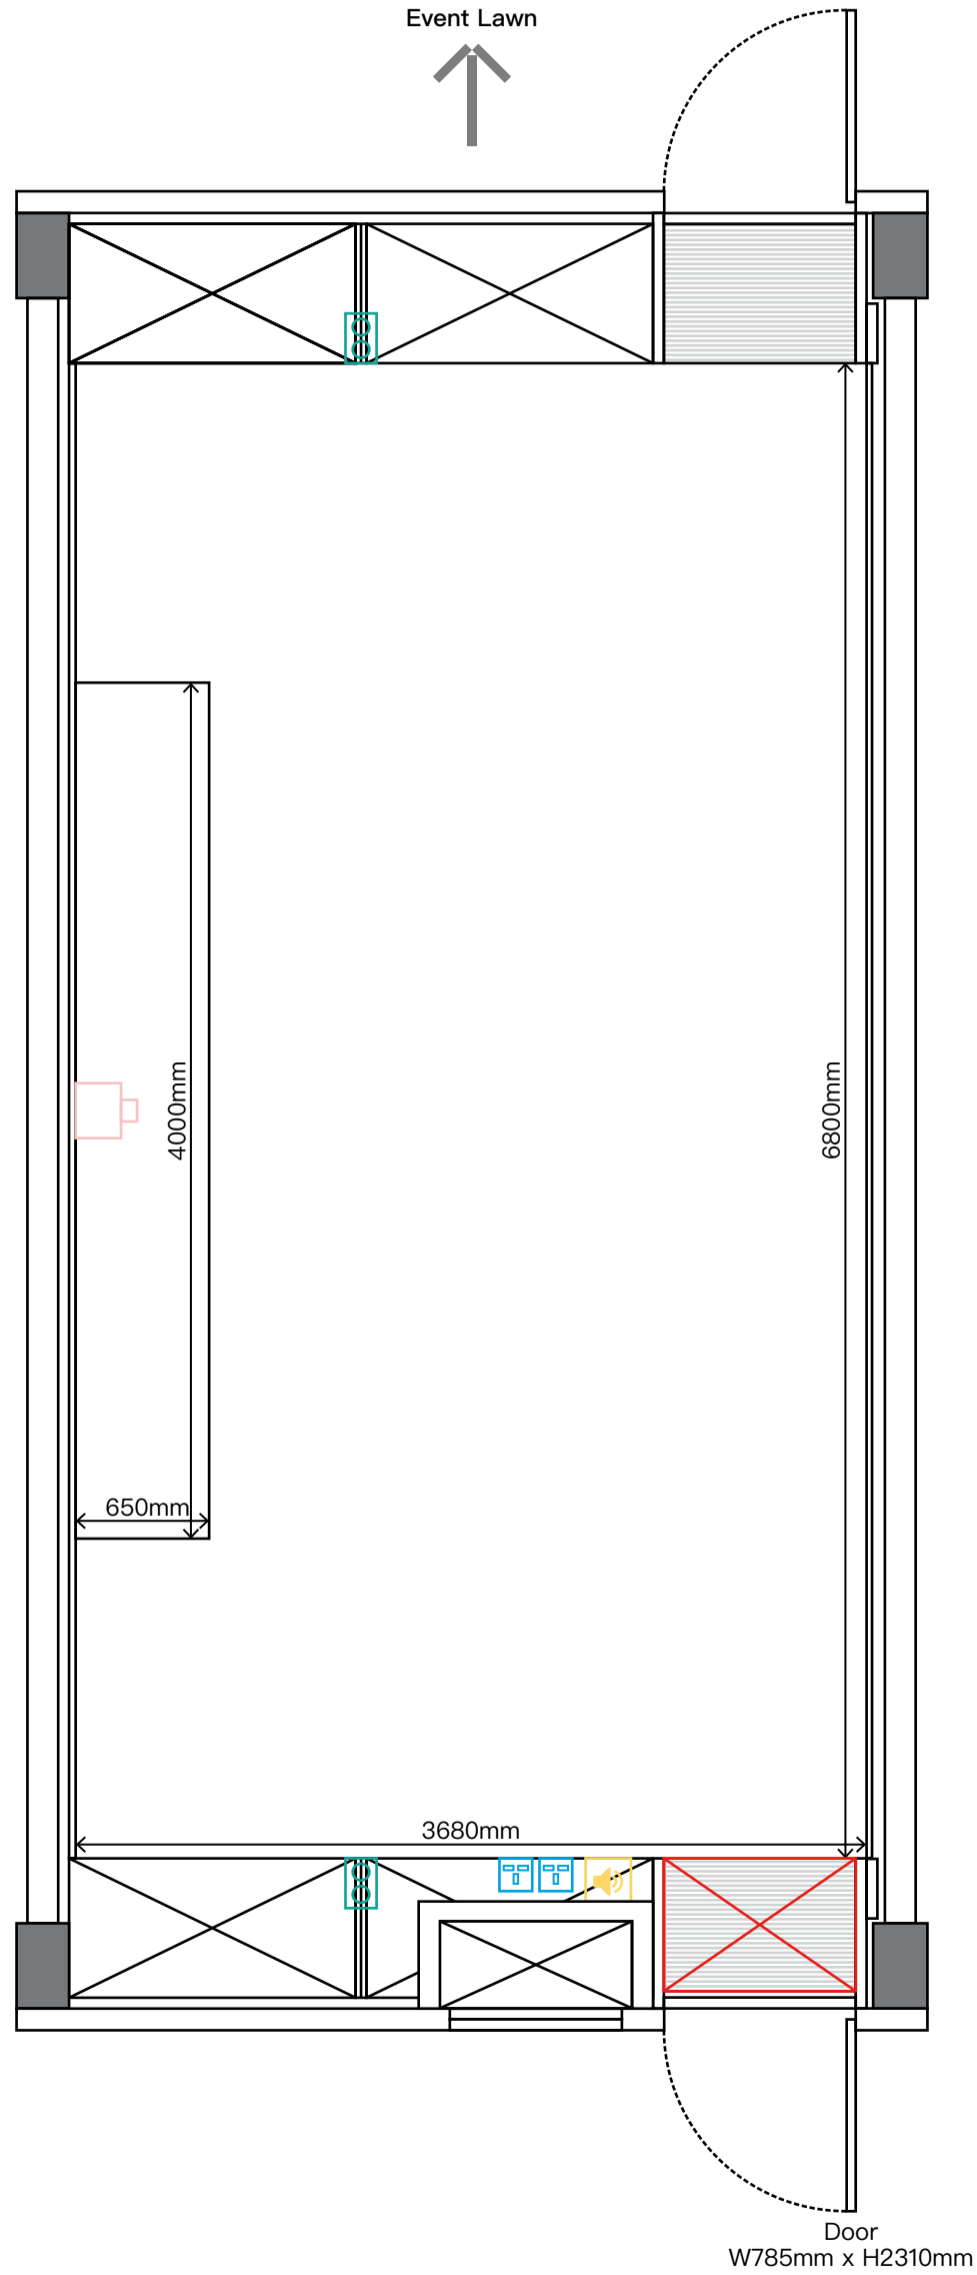

Not to Scale  
For Identification Only

# Workshop Space Floor Plan

-  Power Socket (13A)
-  Speaker
-  Projector
-  Emergency Exit
-  Audio-visual system

QUARRYSIDE  
舍區